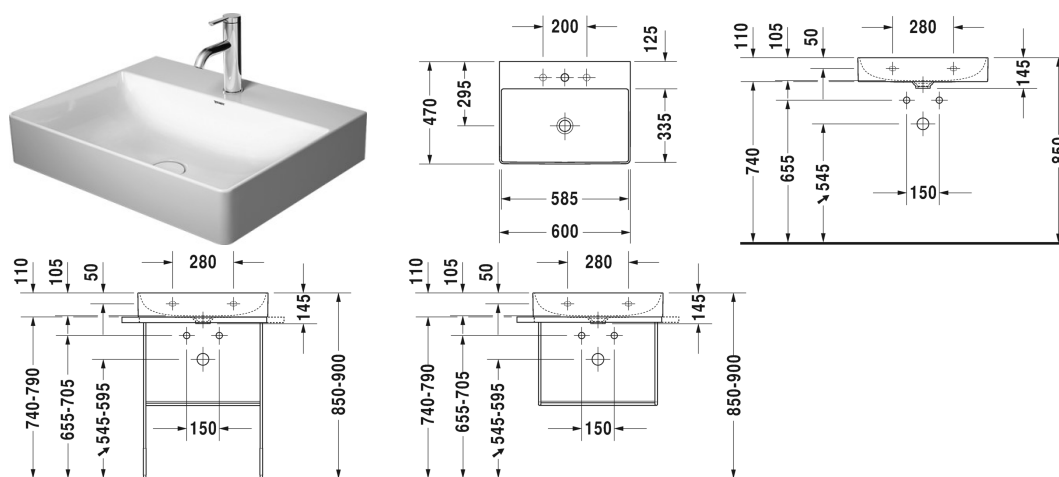

Washbasin, furniture washbasin # 2353600041 / 2353600044 / 2353600070

| < 600 mm > |

Washbasin, furniture washbasin	Dimension	Weight	Order number
without overflow, with tap platform, outside fully glazed, ceramic covered continuous flow waste waste included, 600 mm			
Colors			
00 White Alpin			
Variant			
●	600 x 470 mm	14.100 kg	2353600041
● ● ●	600 x 470 mm	14.100 kg	2353600044
⊗	600 x 470 mm	14.100 kg	2353600070
Infobox			
Colours for glass inserts consistent with paint surfaces for furniture page XXX, Metal console: Towel rail can be mounted right or left , Made from DuraCeram			
Sanitary ceramics with the special WonderGliss surface finish will remain clean and attractive-looking for a long time to come. When ordering WonderGliss please add a "1" as eleventh digit to the model number.			
Accessory			
Design Siphon		1.500 kg	005036
Suitable products			
Glass inserts safety glass, for Metal console # 003101, 003102, 570 x 380 mm			009964

**Washbasin, furniture washbasin # 2353600041 / 2353600044 /
2353600070**

|< 600 mm >|

Metal console wall mounted fixings included, for Washbasin # 235360, Towel rail right/left, reversible, 665 x 451 mm	665 x 451 mm	003102
Metal console standing height adjustable +50 mm, fixings included, for Washbasin # 235360, Towel rail right/left, reversible, 665 x 451 mm	665 x 451 mm	003101

All drawings contain the necessary measurements which are subject to standard tolerances. Exact measurements, in particular for customised installation scenarios, can only be taken from the finished ceramic piece.